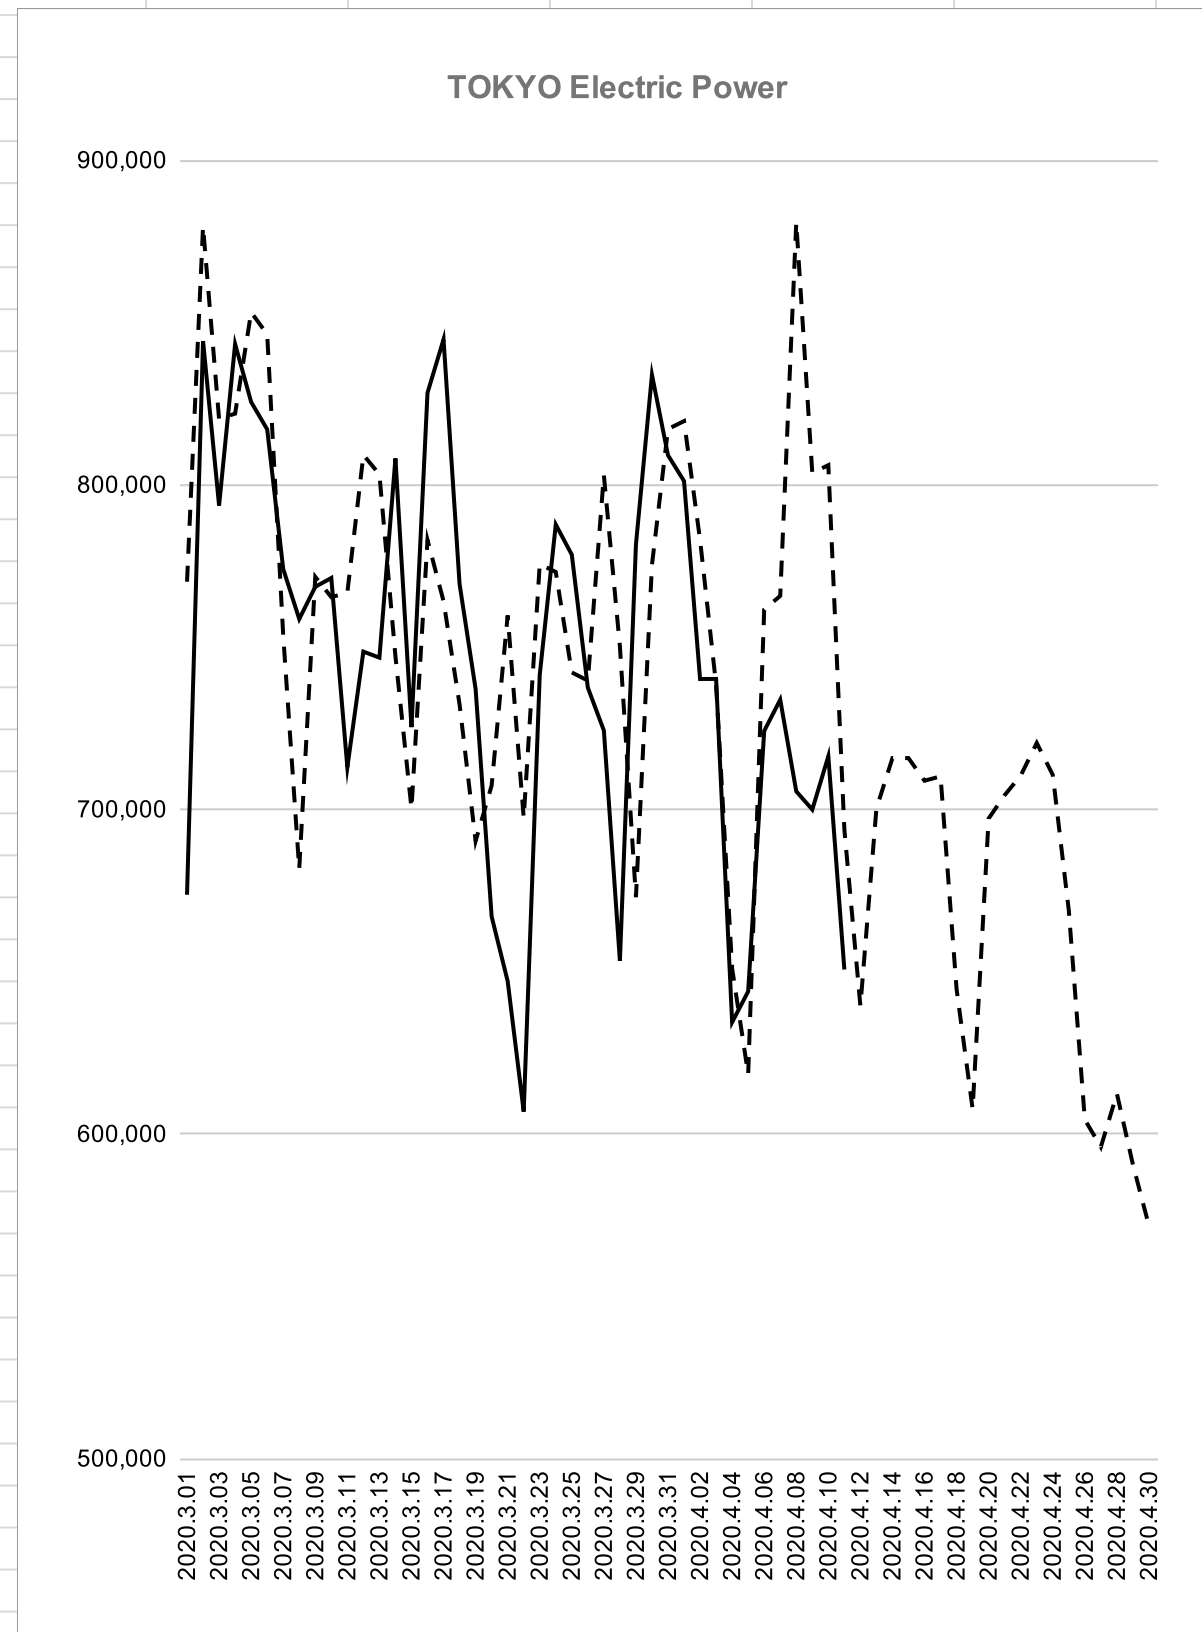

Daily Power Demand in Japan

Solid Line :2020(from Mar 1st)

Dotted Line:2019

note: Tokyo Electric Power provides in 9 prefectures including Tokyo