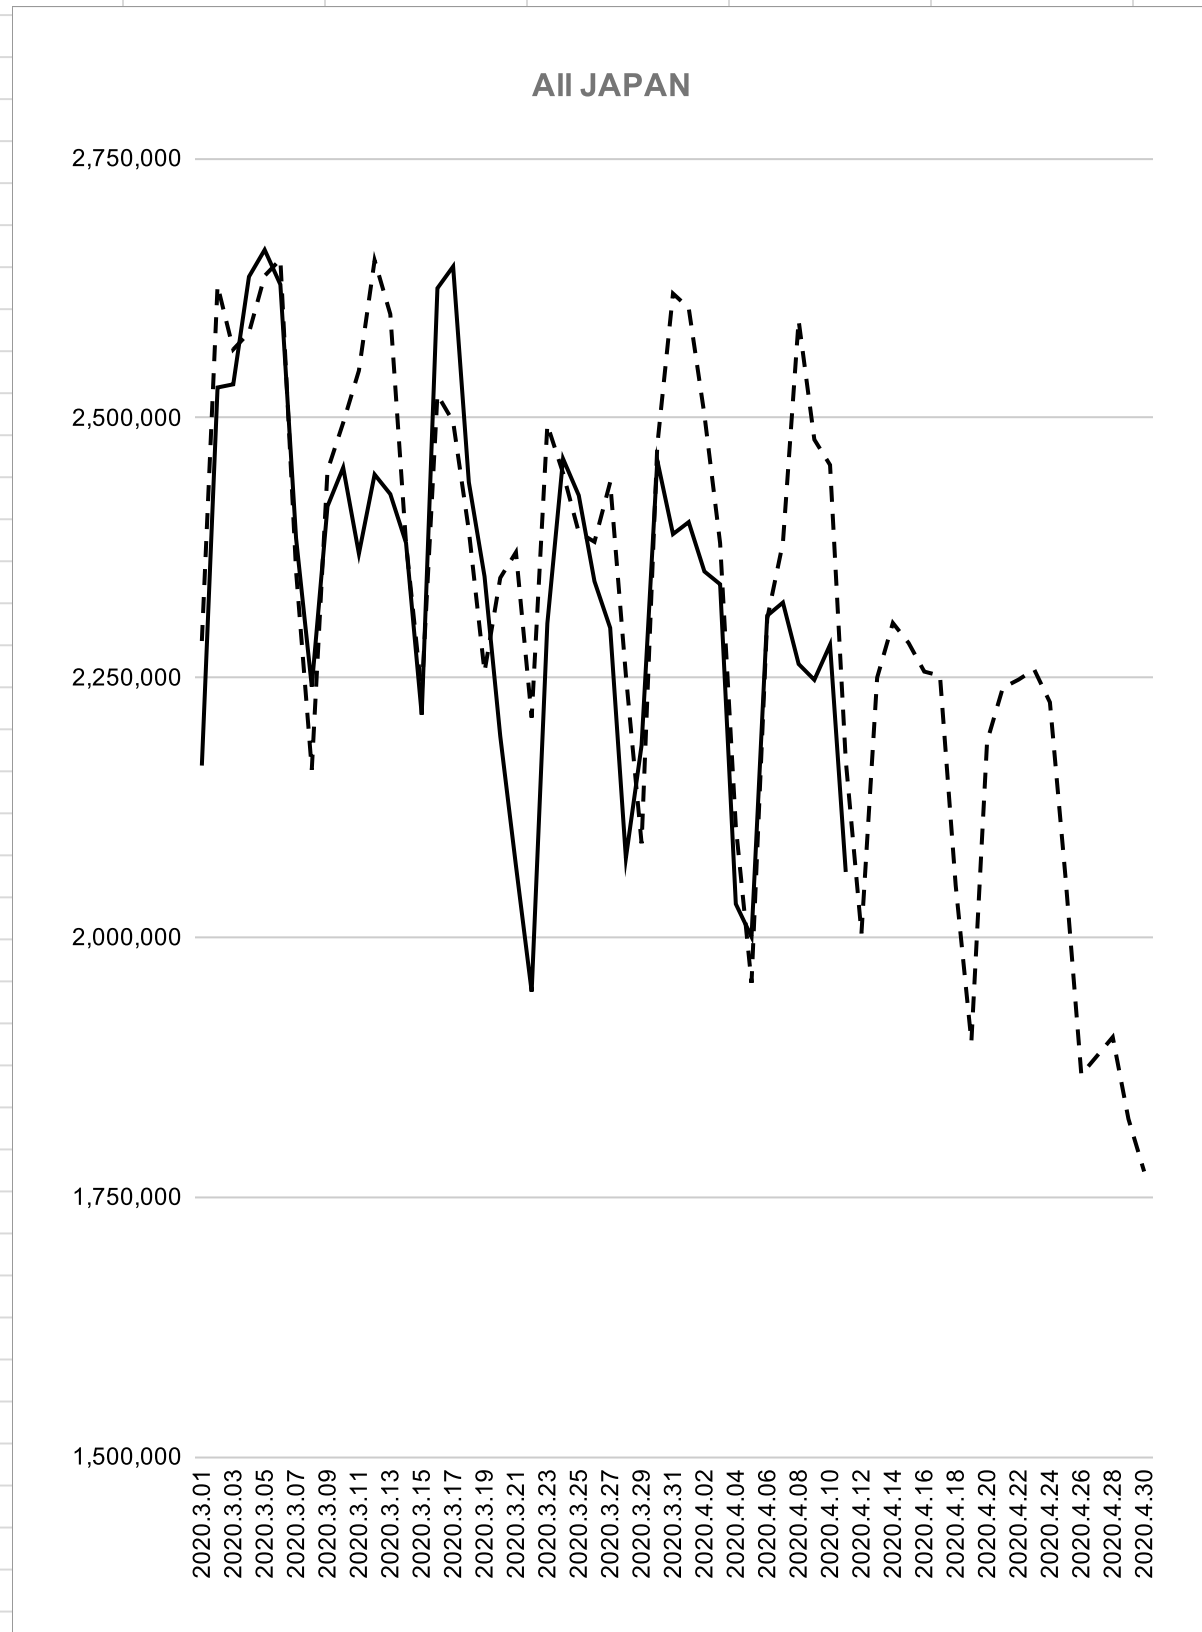

Daily Power Demand in Japan

Solid Line :2020(from Mar 1st)

Dotted Line:2019

note: Tokyo Electric Power provides in 9 prefectures including Tokyo