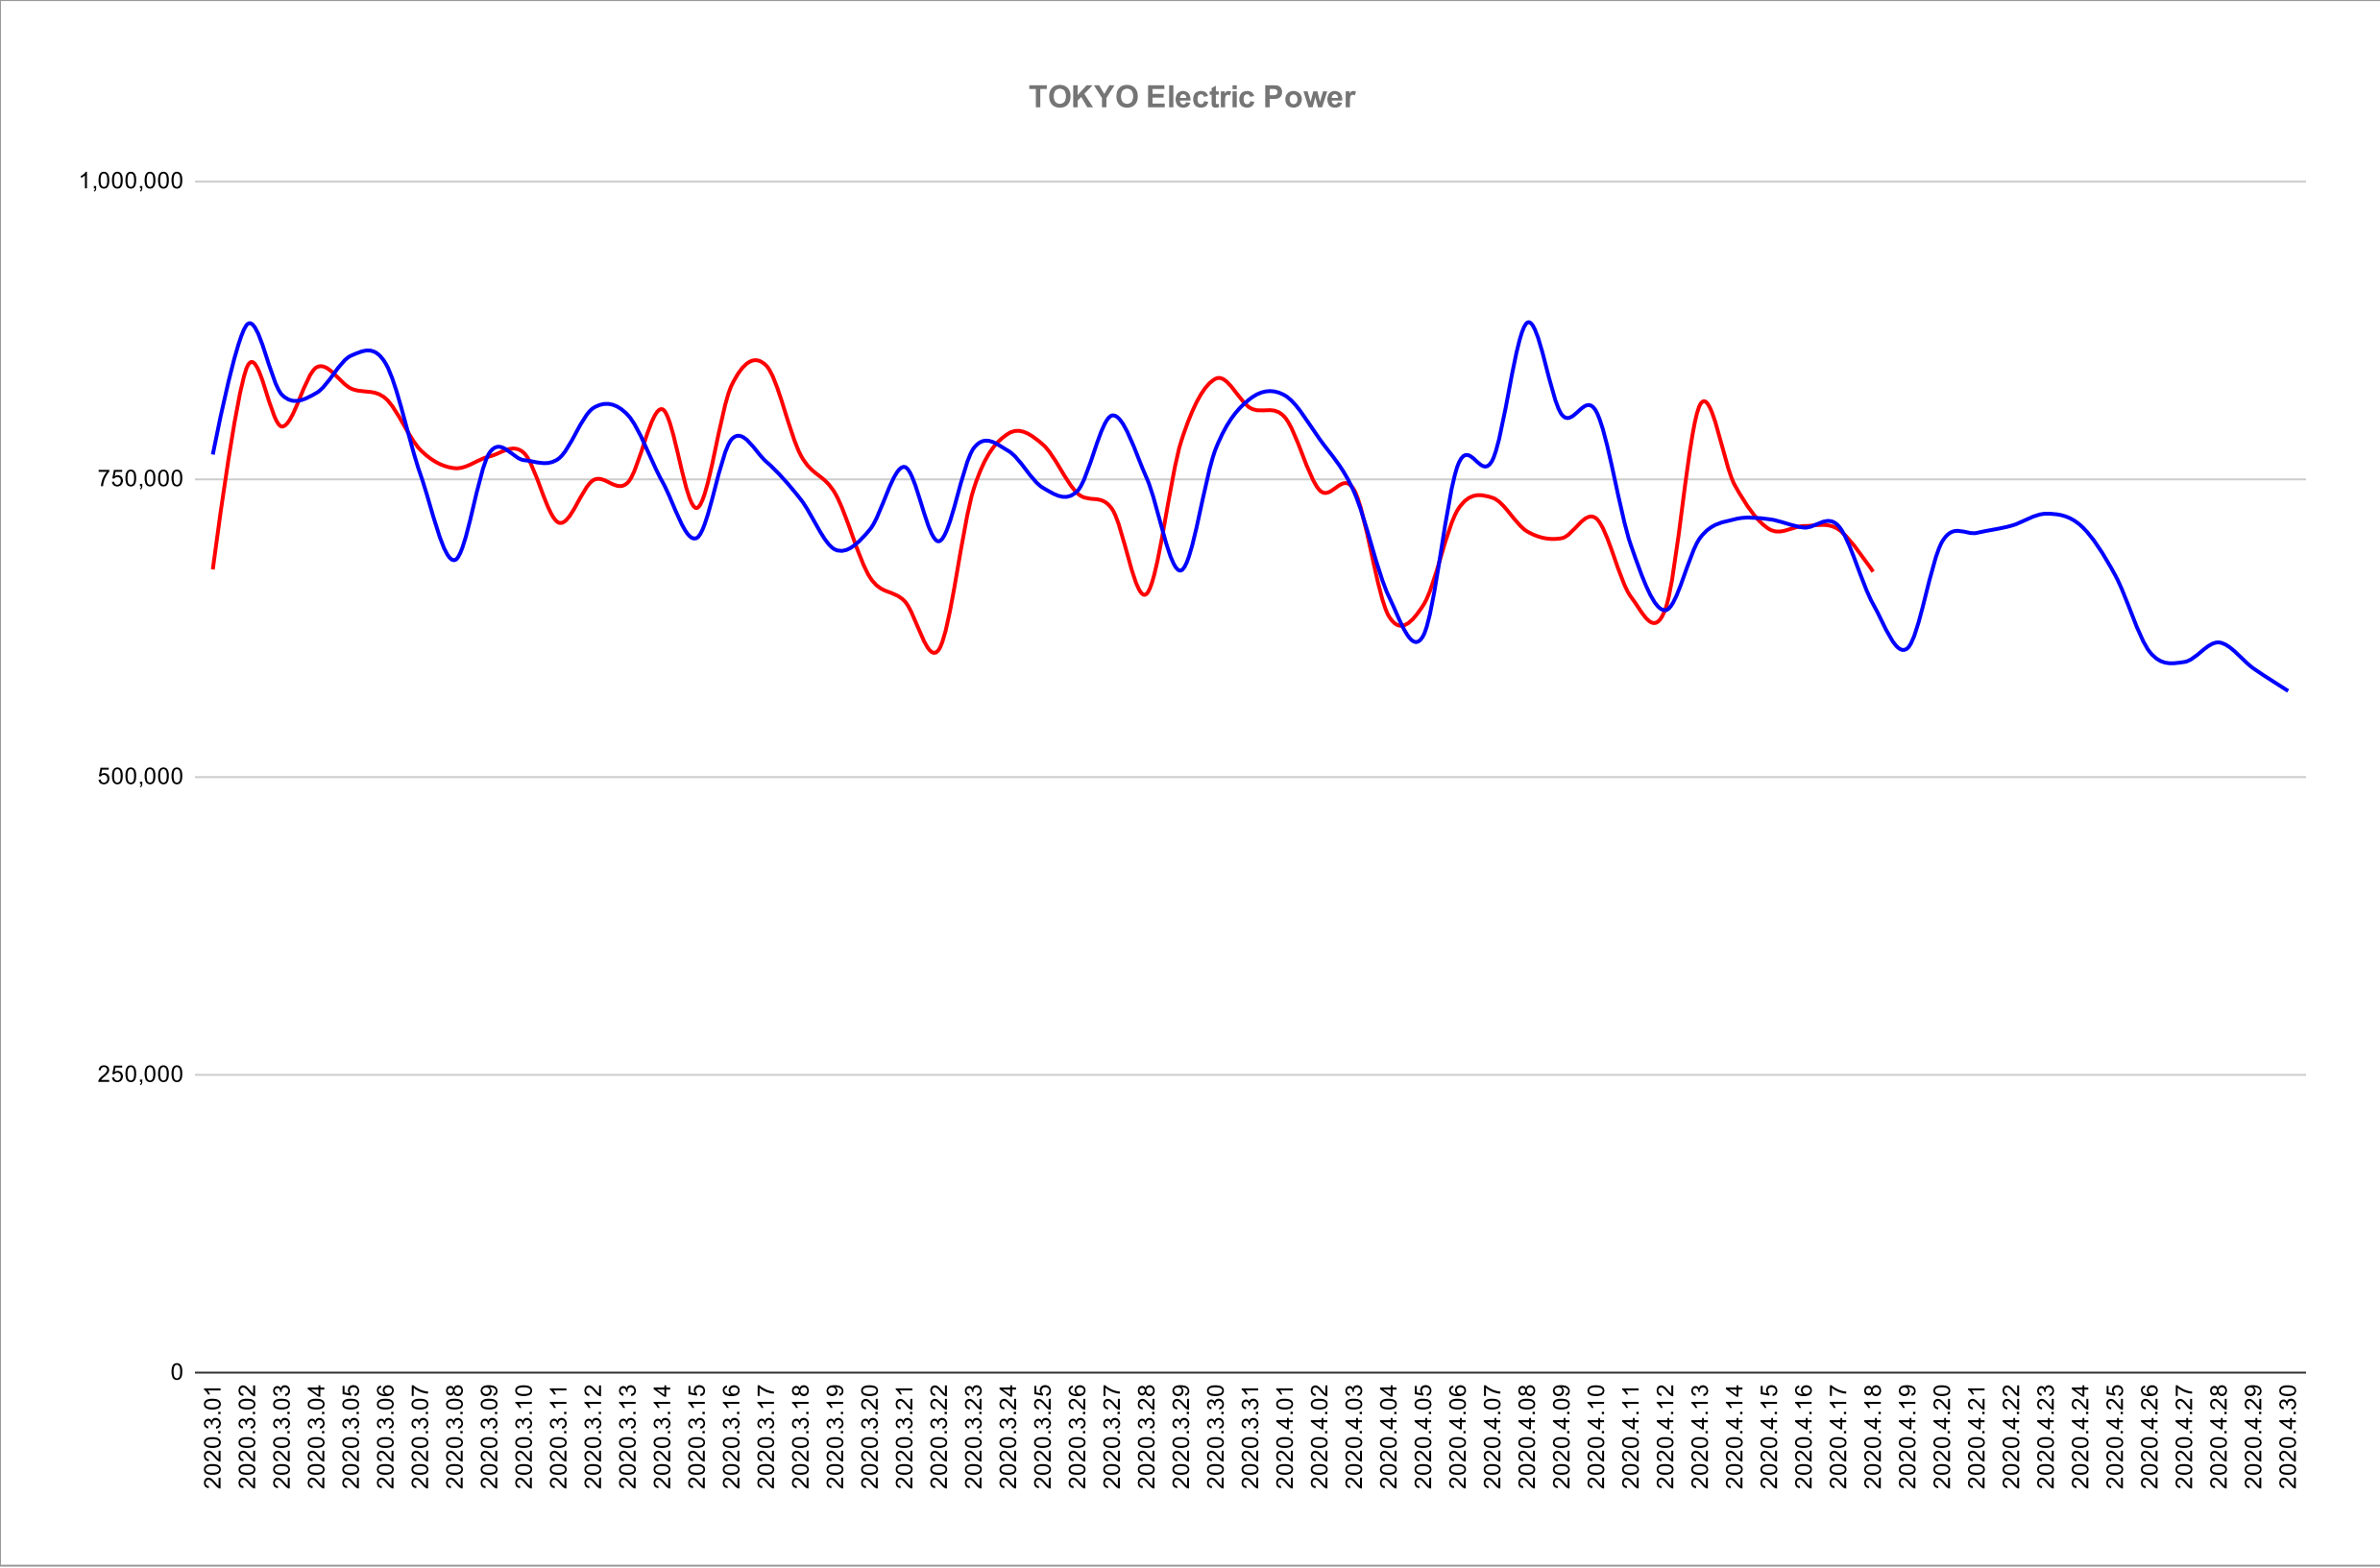

Daily Power Demand in Japan

Solid Line :2020(from Mar 1st)

Dotted Line:2019

TOKYO Electric Power

note: Tokyo Electric Power provides in 9 prefectures including Tokyo