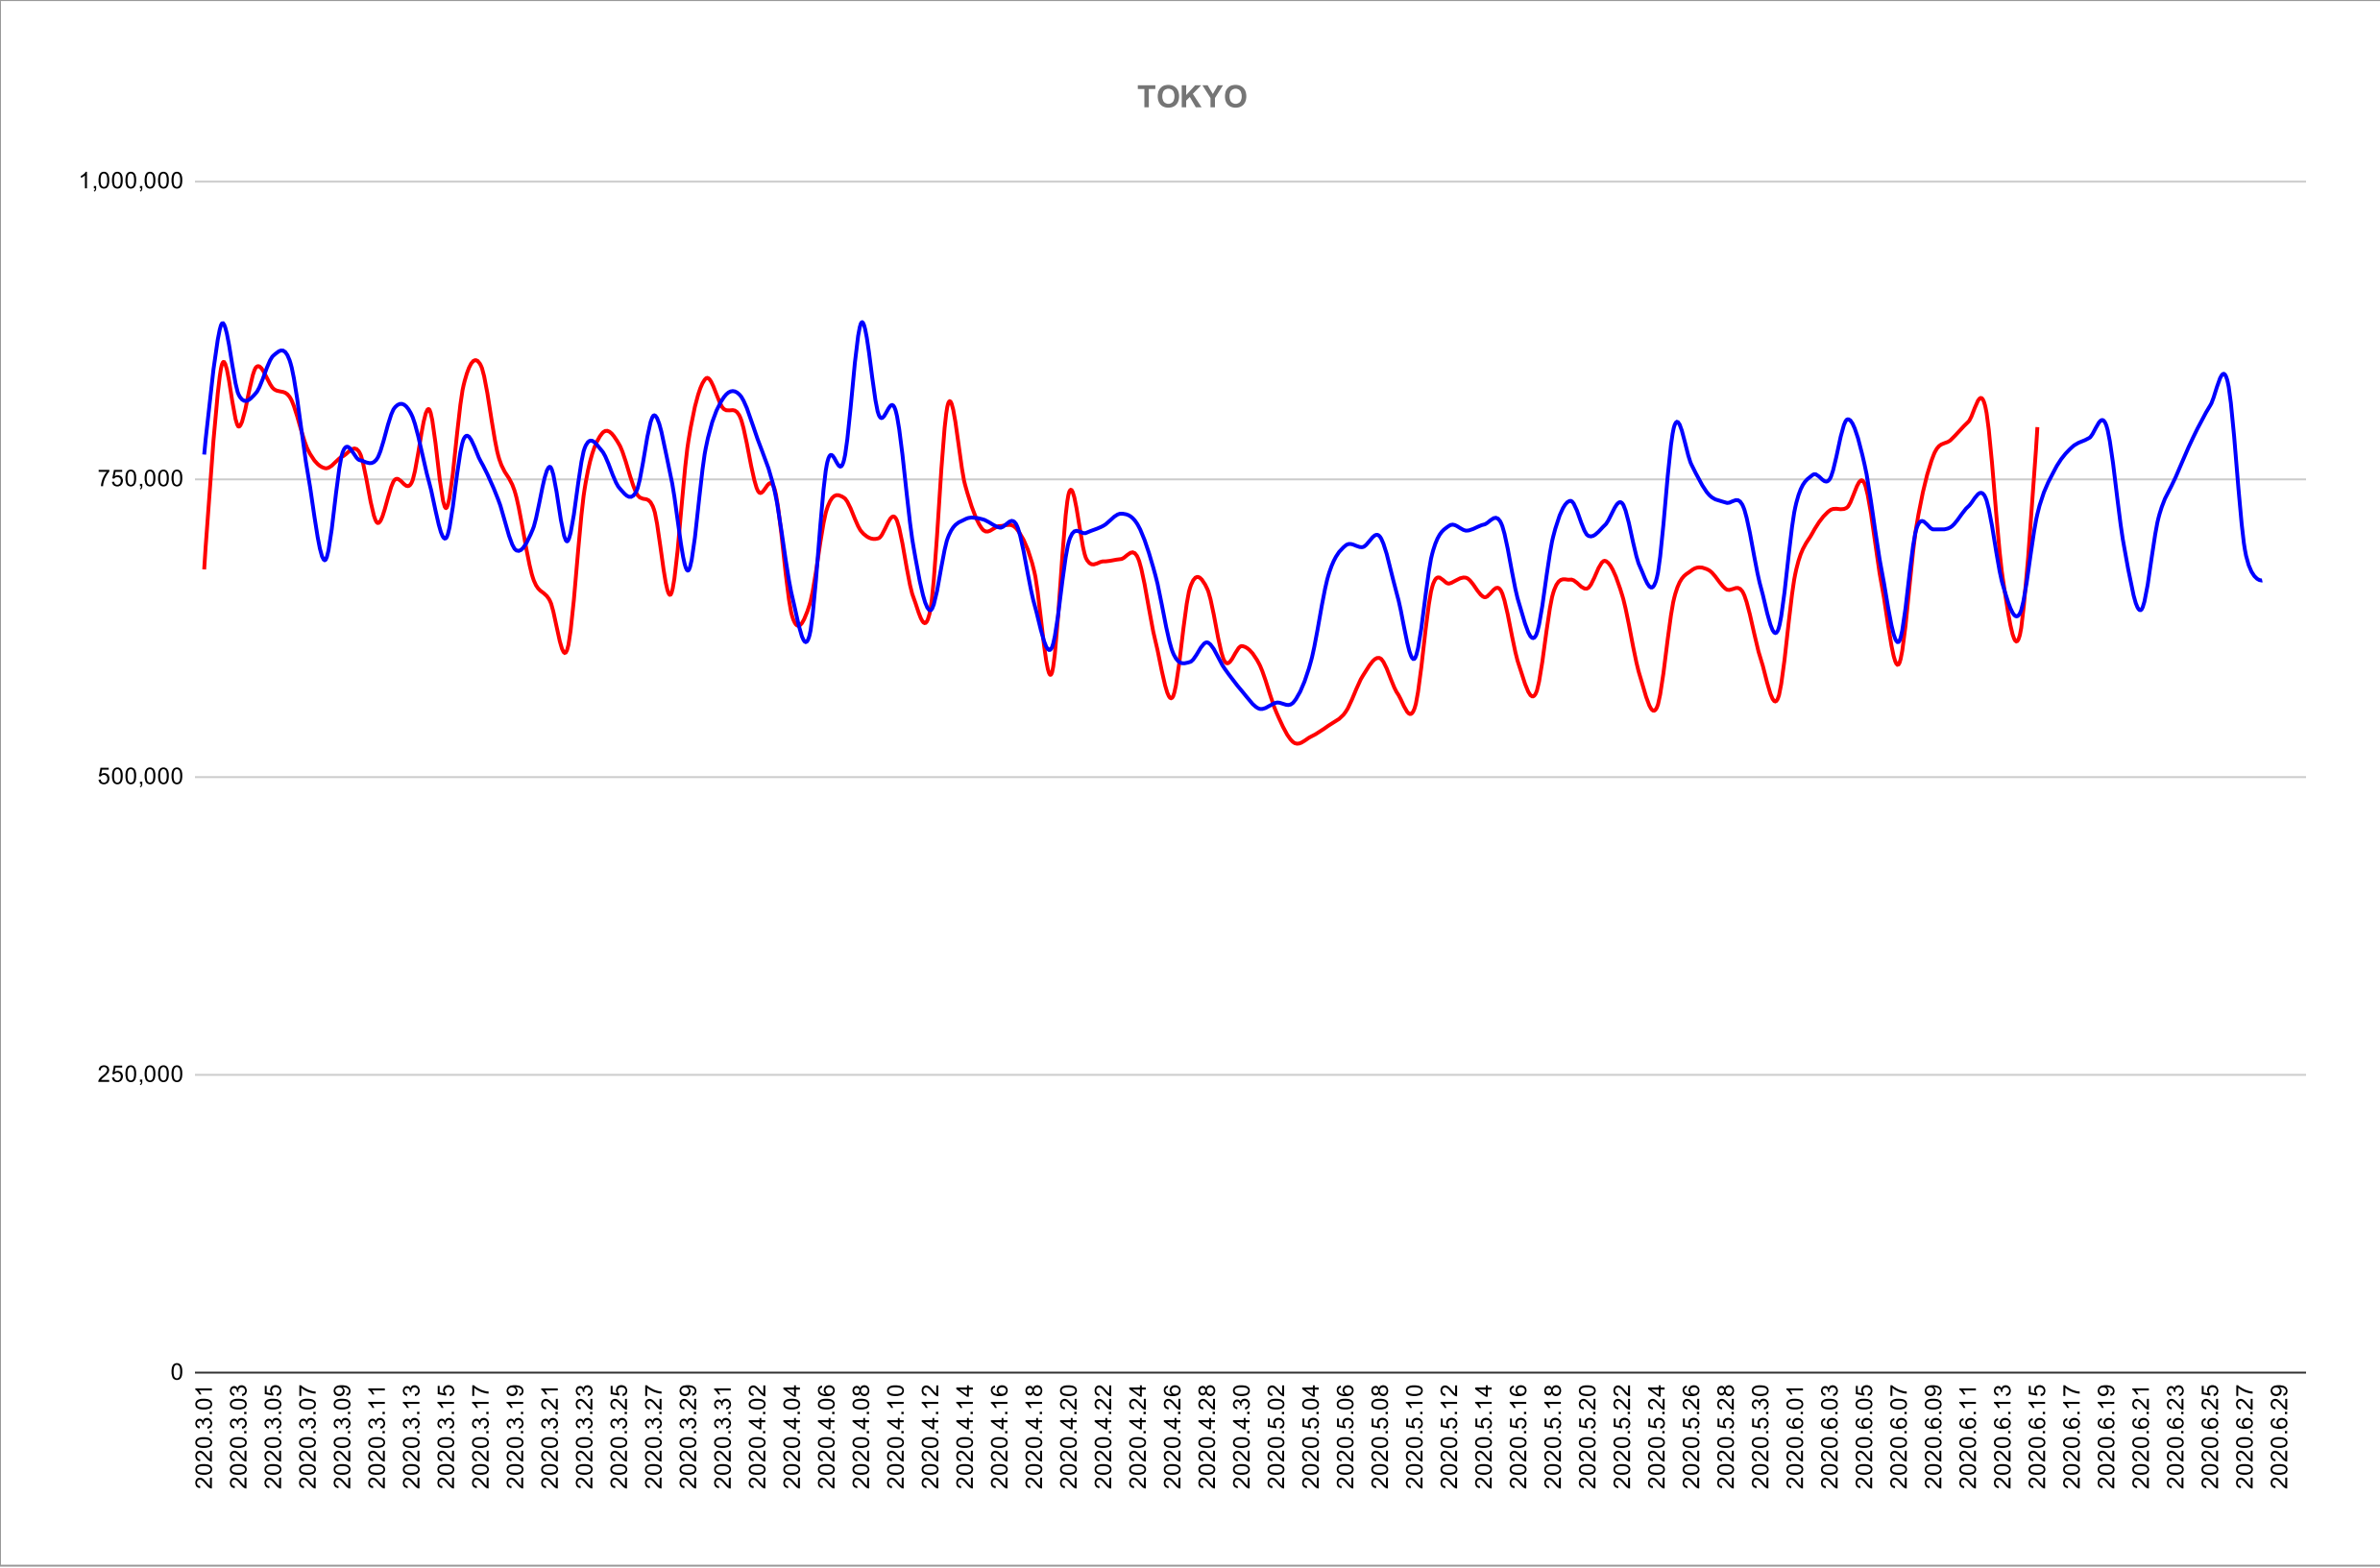

Daily Power Demand in TOKYO

Solid Line :2020(from Mar 1st)

Dotted Line:2019

note: Tokyo Electric Power provides in 9 prefectures including Tokyo